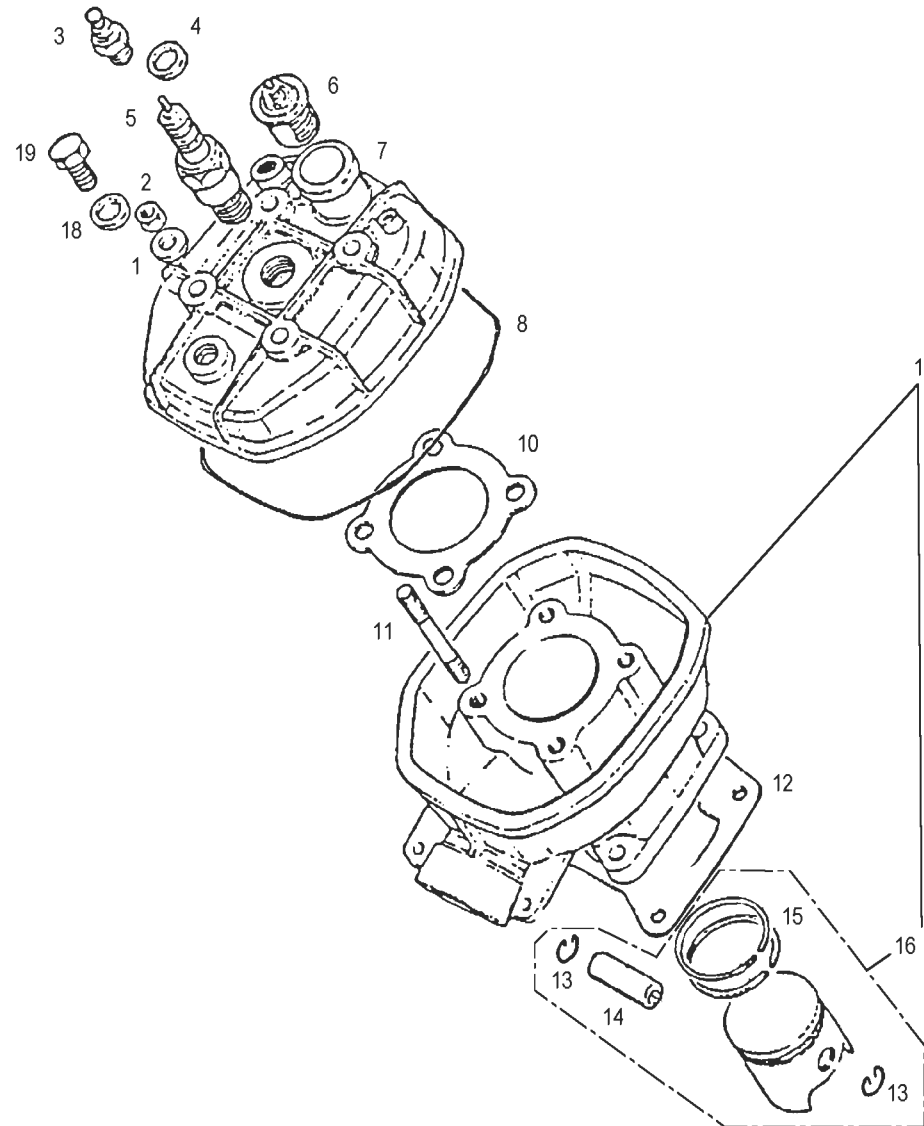

Nº	DESCRIPCION / DESCRIPTION	EC / SM ROOKIE	Cant.
1	ARANDELA PLANA CILINDRO / FLAT WASHER	Y00.254165	4
2	TUERCA CILINDRO / CYLINDER HEAD NUT	Y00.131024	4
3	TORNILLO DESVAPORIZADOR / WATER DRAIN SCREW	Y00.296066	1
4	JUNTA TAPON / DISCHARGE GASKET	Y00.164175	1
5	BUJIA CHAMPION N2C / CHAMPION N2C SPARK PLUG	BT27934000	1
6	TERMOSTATO MORINI 50cc / MORINI 50cc THERMOSTAT	Y00.277104	1
7	CULATA MORINI 50cc / MORINI 50cc CYLINDER HEAD	Y00.270075	1
8	TORICA MOTOR MORINI 50cc / MORINI 50cc O'RING	Y00.107028	1
10	JUNTA CILINDRO MORINI 50cc / MORINI 50cc CYLINDER HEAD GASKET	Y00.164235	1
11	ESPARRAGO CULATA / STUD BOLT	Y00.235041	4
12	JUNTA BASE CILINDRO 0.3 / CYL. BASE GASKET THK 0.3	Y00.164234	1
12	JUNTA BASE CILINDRO 0.4 / CYL. BASE GASKET THK 0.4	Y00.164236	1
12	JUNTA BASE CILINDRO 0.5 / CYL. BASE GASKET THK 0.5	Y00.164237	1
12	JUNTA BASE CILINDRO 0.6 / CYL. BASE GASKET THK 0.6	Y00.164238	1
13	CLIP SEEGER / SNAP RING	Y00.104048	2
14	BULON PISTON / PISTON RING	Y00.268158	1
15	JUEGO AROS PISTON MORINI 50cc / MORINI 50cc PISTON RING SET	Y00.261082	2
16	PISTON COMPLETO MORINI 50cc / MORINI 50cc COMPLETE PISTON	Y00.230174	1
17	CTO.CILINDRO PISTON MORINI 50cc / MORINI 50cc COMP. CYLINDER+PISTON	MRT500116022	1
18	JUNTA TORNILLO CULATA MORINI 50cc / MORINI 50cc GASKET	Y00.773317	1
19	TORNILLO CULATA MORINI 50cc / MORINI 50cc SCREW	Y00.773344	1