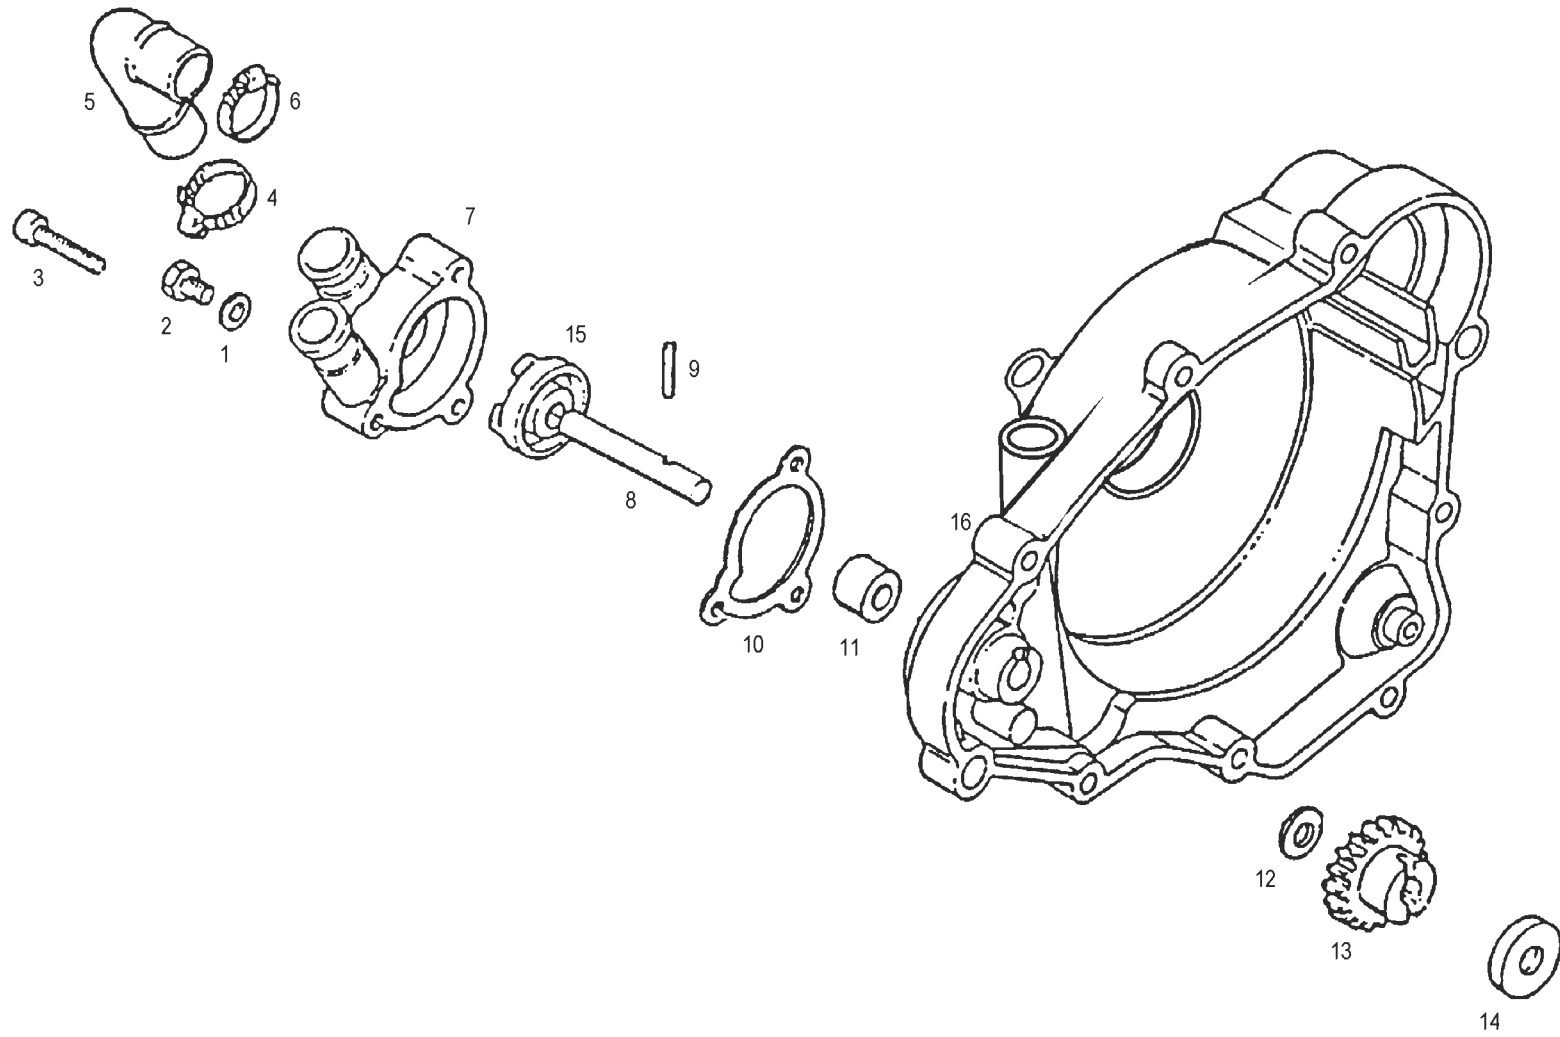

Nº	DESCRIPCION / DESCRIPTION	EC / SM ROOKIE	Cant.
1	ARANDELA / SCREW SEAL	Y00.164221	1
2	TORNILLO 6x10 / TE 6x10 SCREW	Y00.294082	1
3	TORNILLO 5x25 / TLE 5x25 SCREW	Y00.291961	3
4	ABRAZADERA D.16 / CLAMP D.16	Y00.151019	1
5	TUBO AGUA A CILINDRO MORINI 50cc / WATER DELIVERY PIPE, TO CYLINDER	Y00.277114	1
6	ABRAZADERA D.18 / CLAMP D.18	Y00.151020	1
7	TAPA BOMBA AGUA / PUMP CASING	Y00.120679	1
8	EJE BOMBA AGUA MORINI 50cc / WATER PUMP DRIVE SHAFT	Y00.101197	1
9	CHAVETA EJE BOMBA AGUA MORINI 50cc / PUMP DRIVE GEAR PIN	Y00.268153	1
10	JUNTA TAPA BOMBA AGUA MORINI 50cc / CASING GASKET	Y00.164220	1
11	RETEN BOMBA AGUA MORINI 50cc / WATER PUMP SEAL	Y00.106039	1
12	ARANDELA 8X16X0.5 / WASHER	Y00.25409505	2
13	PIÑON BOMBA AGUA MORINI 50cc / PUMP DRIVE GEAR	Y00.181225	1
14	ARANDELA TOPE 4M MORINI 50cc / MORINI 50cc 4M STOP WASHER	Y00.268154	1
15	TURBINA BOMBA AGUA MORINI 50cc / WATER PUMP IMPELLER	Y00.167031	1
16	TAPA EMBRAGUE / CLUTCH COVER	MIE500132001	1