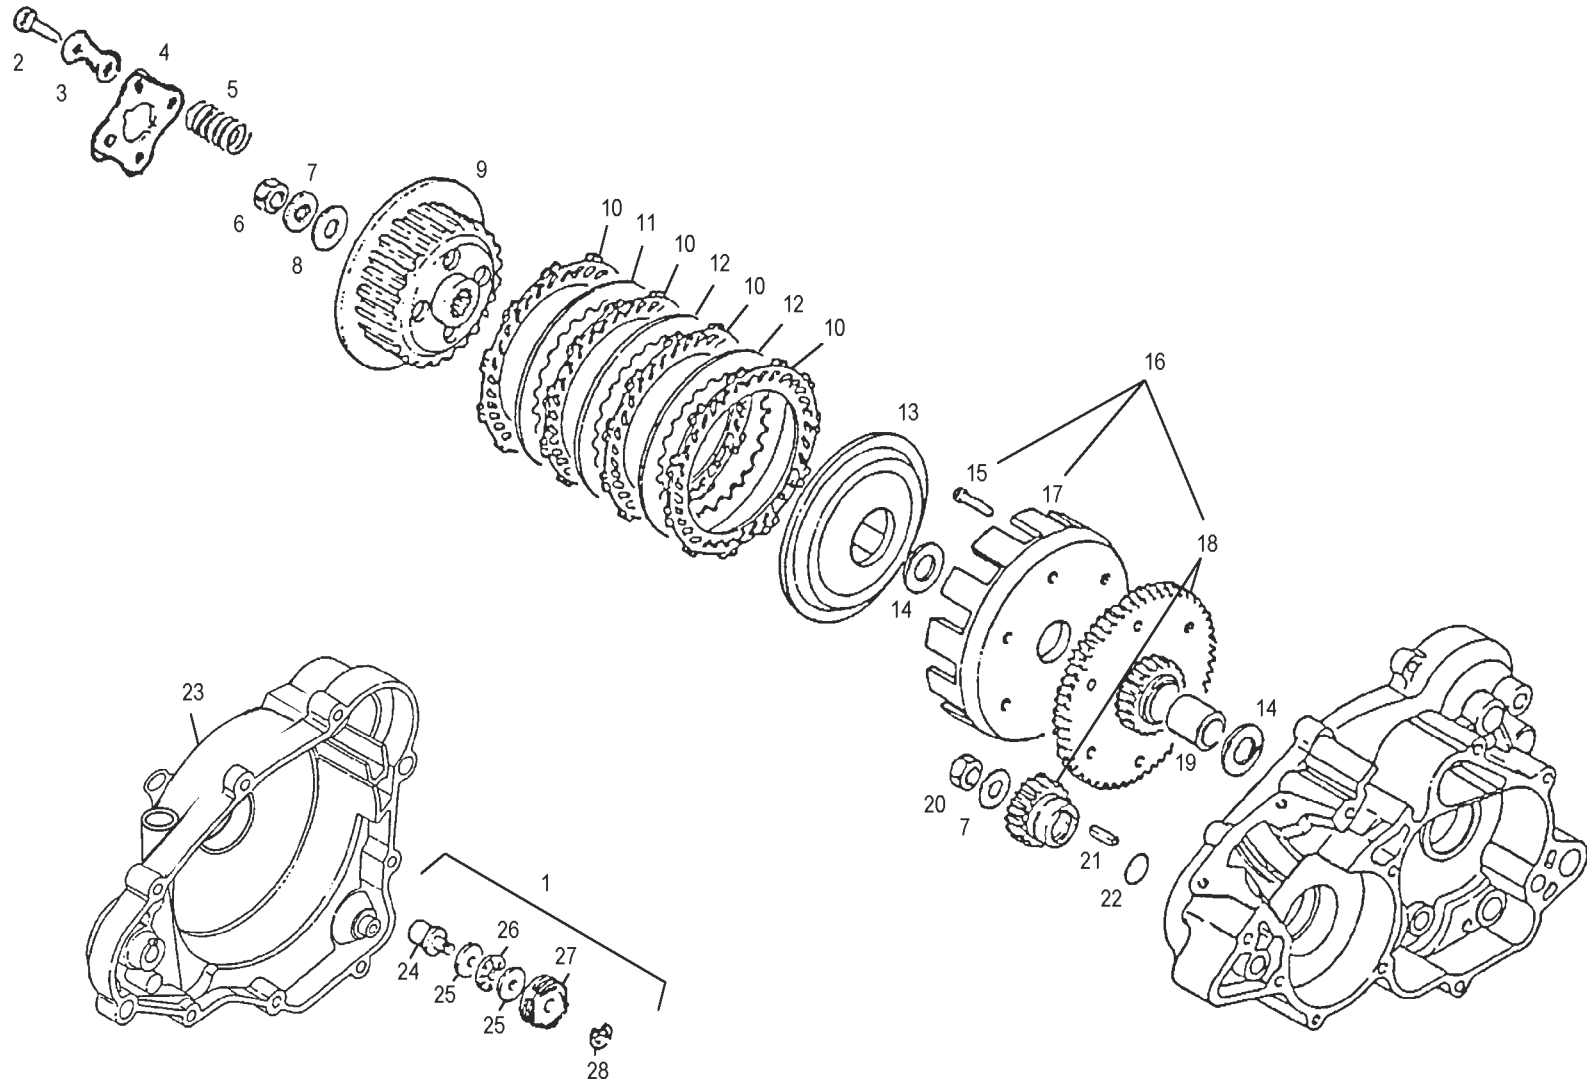

Nº	DESCRIPCION / DESCRIPTION	EC / SM ROOKIE	Cant.
1	GRUPO EMPUJADOR EMBRAGUE / COMPLETE THRUST WASHER	Y00.250061	1
2	TORNILLO 6x18 / PLATE FIXING M6x18 SCREW	Y00.294087	4
3	TOPE DE SEGURIDAD MORINI 50cc / MORINI 50cc SAFETY PLATE	Y00.237082	2
4	PLANCHA SUJECION MUELLE MORINI 50cc / MORINI 50cc SPRING RETAINING PLATE	Y00.237081	1
5	MUELLE EMBRAGUE MORINI 50cc / MORINI 50cc CLUTCH SPRING	Y00.201123	4
6	TUERCA M10 / M10 NUT	Y00.131003	1
7	ARANDELA / WASHER	Y00.254138	2
8	ARANDELA REGLAJE 10x25 / 10x25 WASHER	Y00.254159	1
9	CUBO EMBRAGUE MORINI 50cc / MORINI 50cc CLUTCH INNER HUB	Y00.206059	1
10	DISCO EMBRAGUE FORRADO MORINI 50cc / MORINI 50cc DRIVING FRICTION PLATE	Y00.135049	4
11	DISCO EMBRAGUE MIXTO MORINI 50cc / MORINI 50cc DRIVEN SPRING PLATE	Y00.135051	1
12	DISCO EMBRAGUE HIERRO MORINI 50cc / MORINI 50cc IRON DRIVEN PLATE	Y00.135050	2
13	PRENSA EMBRAGUE MORINI 50cc / MORINI 50cc CLUTCH PRESSURE PLATE	Y00.268155	1
14	ARANDELA 15x28x0.8 / 15x28x0.8 WASHER	Y00.25406408	3
15	REMACHE / RIVET	Y00.257084	6
16	CTO.CORONA CAMPANA EMB. MORINI 50cc / MORINI 50cc COM. PRIMARY GEAR PAIR	Y00.270072	1
17	CAMPANA EMBRAGUE / CLUTCH BELL	Y00.127237	1
18	JUEGO PIÑON CAMPANA EMBRAGUE / PRIMARY GEAR PAIR	Y00.270073	1
19	DISTANCIADOR EJE PRIMARIO MORINI 50cc / MORINI 50cc PRIMARY GEAR SPACER	Y00.136087	1
20	TUERCA M10X1.5 H8 8.8ZN B. MORINI 50cc / MORINI 50cc M10X1.5 H8 8.8ZN B. NUT	Y00.131023	1
21	CHAVETA PIÑON MOTOR MORINI 50cc / MORINI 50cc ENGINE SPROCKET KEY	Y00.196022	1
22	TORICA PIÑON MORINI 50cc / MORINI 50cc SEAL FOR ENGINE SPROCKET	Y00.107025	1
23	TAPA EMBRAGUE / CLUTCH COVER	MIE500132001	1
24	EMPUJADOR EMBRAGUE / CLUTCH PUSHER	MIE500132014	1
25	ARANDELA REG. 6x20 / 6x20 WASHER	MIT50032058	1
26	COJINETE AXIAL / AXIAL BEARING	MIT50032058	1
27	KIT REPARACIÓN / FIX KIT	MO1059000	1
28	CLIP / CLIP	MIE500116024	1