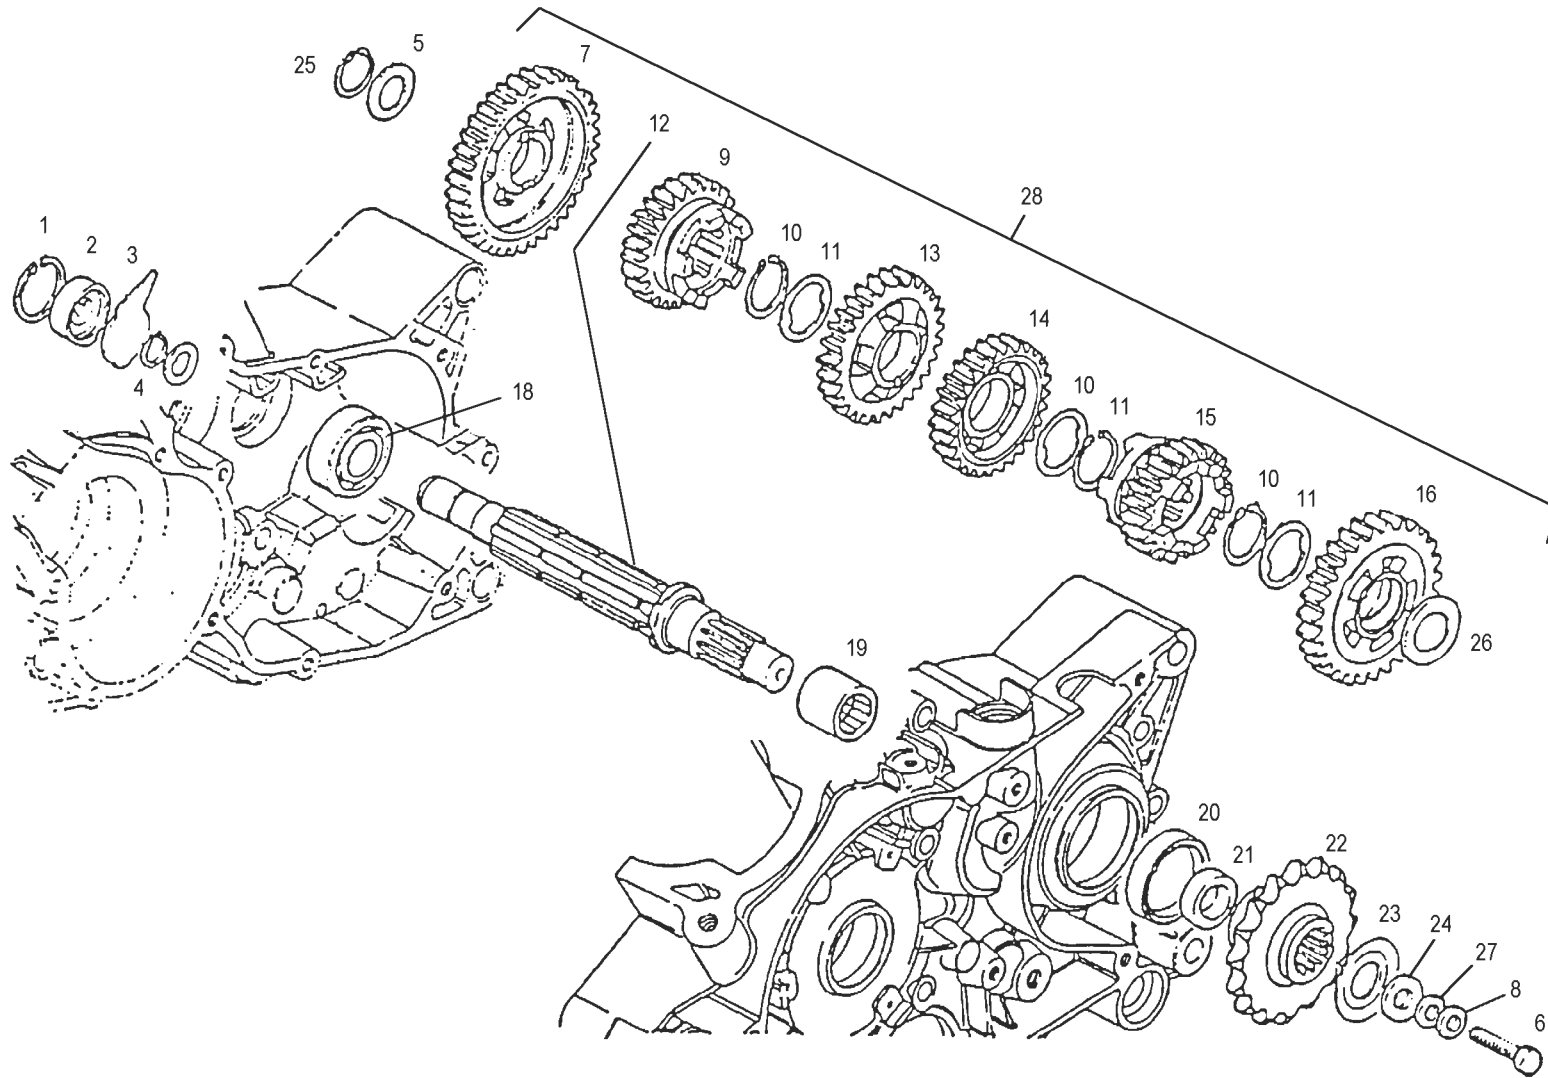

Nº	DESCRIPCION / DESCRIPTION	EC / SM ROOKIE	Cant.
1	SEEGER INTERNO D28 MORINI 50cc / MORINI 50cc D28 SEEGER RING	Y00.104046	1
2	RETEN MORINI 50cc / MORINI 50cc OIL DRIP PAN (RH CASING)	Y00.257083	1
3	LAMINA MORINI 50cc / MORINI 50cc OIL DRIP PLATE	Y00.196021	1
4	CLIP SEEGER / SEC. SHAFT CIRCLIP	Y00.773337	1
5	ARANDELA DE REGLAJE / SEC. SHAFT WASHER	Y00.773336	2
6	TORNILLO 8x25 MORINI 50cc / MORINI 50cc 8x25 SCREW	Y00.294140	1
7	PIÑÓN 1 SECUNDARIO / 1ST SPEED GEAR	Y00.181231	1
8	ROSETA ELASTICA MORINI 50cc / MORINI 50cc SPRING WASHER	Y00.254149	1
9	PIÑÓN 5 SECUNDARIO / SLIDING GEAR FOR 5TH SPEED	Y00.181235	1
10	CLIP SEEGER / SNAP RING	Y00.104044	3
11	ARANDELA DE REGLAJE / INDENTED WASHER	Y00.773330	3
12	EJE SECUNDARIO / SECONDARY SHAFT	Y00.101183	1
13	PIÑÓN 3 SECUNDARIO / 3RD SPEED GEAR	Y00.181233	1
14	PIÑÓN 4 SECUNDARIO / 4TH SPPED GEAR	Y00.181234	1
15	PIÑÓN 6 SECUNDARIO / SLIDING GEAR FOR 6TH SPEED	Y00.181236	1
16	PIÑÓN 2 SECUNDARIO / 2ND SPEED GEAR	Y00.181232	1
18	COJINETE 12x32x10 C3 EJE SECUNDARIO / 12x32x10 C3 SEC. SHAFT BEARING	Y00.126028	1
19	COJINETE HK2016V MORINI 50cc / MORINI 50cc HK2016V SECONDARY SHAFT CASE	Y00.161037	1
20	ARANDELA 19x30x6.5 / 19x30x6.5 WASHER	Y00.106043	1
21	DISTANCIADOR MORINI 50cc / MORINI 50cc SPACER	Y00.136088	1
22	PIÑÓN CADENA Z12 MORINI 50cc / MORINI 50cc Z12 CHAIN SPROCKET	Y00.232593	1
23	ROSETA PIÑÓN CADENA MORINI 50cc / MORINI 50cc SPRING WASHER	Y00.254148	1
24	TOPE PIÑÓN 6M MORINI 50cc / MORINI 50cc 6M CUP	Y00.268157	1
25	CLIP SEEGER / RETAINING RING, SEC. SHAFT BEARING	Y00.105045	1
28	CONJUNTO EJE SECUNDARIO 6M / COMPLETE SECONDARY SHAFT	Y00.100124	1