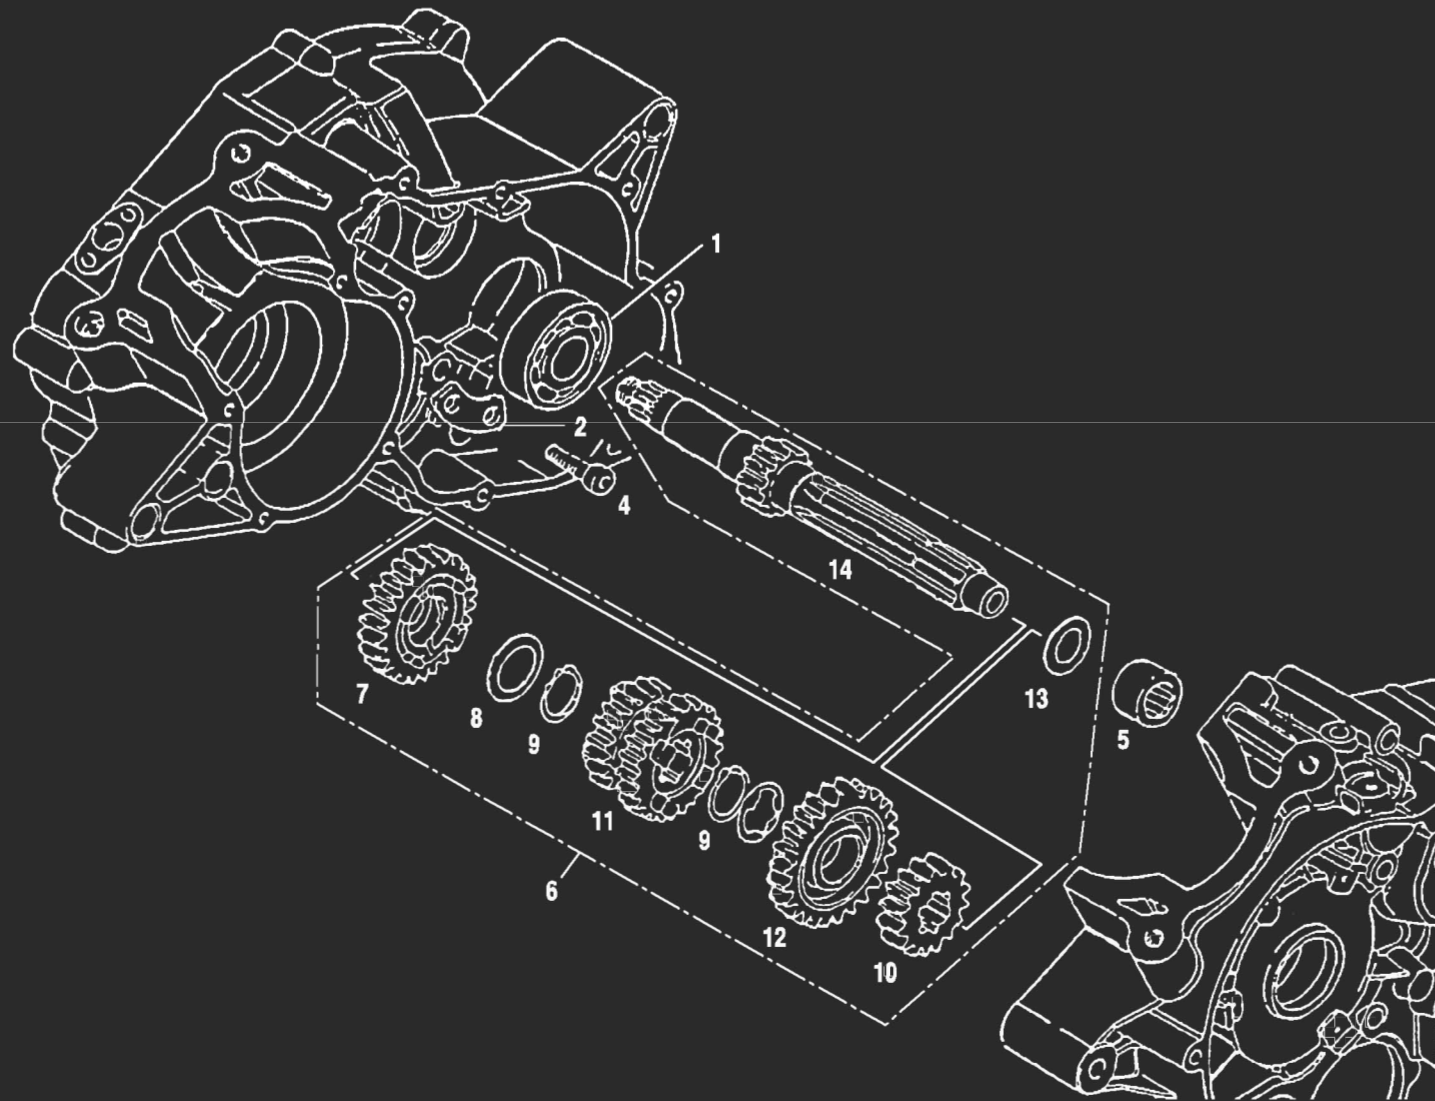

Nº	DESCRIPCION / DESCRIPTION	EC / SM ROOKIE	Cant.
1	COJINETE 15x35x11 6202 C3 MORINI 50cc / MORINI 50cc 15x35x11 6202 C3 BEARING	Y00.126029	1
2	PLATINA COJINETE MORINI 50cc / MORINI 50cc BEARING SHOULDER PLATE	Y00.237080	1
4	TORNILLO 5x16 / 5x16 SCREW	Y00.291957	2
5	COJINETE 12x16x10 MORINI 50cc / MORINI 50cc 12x16x10 PRIMARY SHAFT CASE	Y00.161036	1
6	CTO. EJE PRIMARIO 6M MORINI 50cc / MORINI 50cc COMPLETE 6M PRIMARY SHAFT	Y00.100125	1
7	PIÑÓN 5 PRIMARIO / 5TH SPEED GEAR	Y00.181229	1
8	ARANDELA / GROOVED WASHER	Y00.254147	2
9	CLIP SEEGER / SNAP RING	Y00.104044	2
10	PIÑÓN 2 PRIMARIO / 2ND SPEED GEAR	Y00.181227	1
11	PIÑÓN 3-4 PRIMARIO / SLIDING GEAR FOR 3RD-4TH SPEED	Y00.181228	1
12	PIÑÓN 6 PRIMARIO / 6TH SPEED GEAR	Y00.181230	1
13	JUNTA / GASKET	Y00.25404108	1
14	EJE PRIMARIO / PRIMARY SHAFT, 1ST SPEED	Y00.101182	1