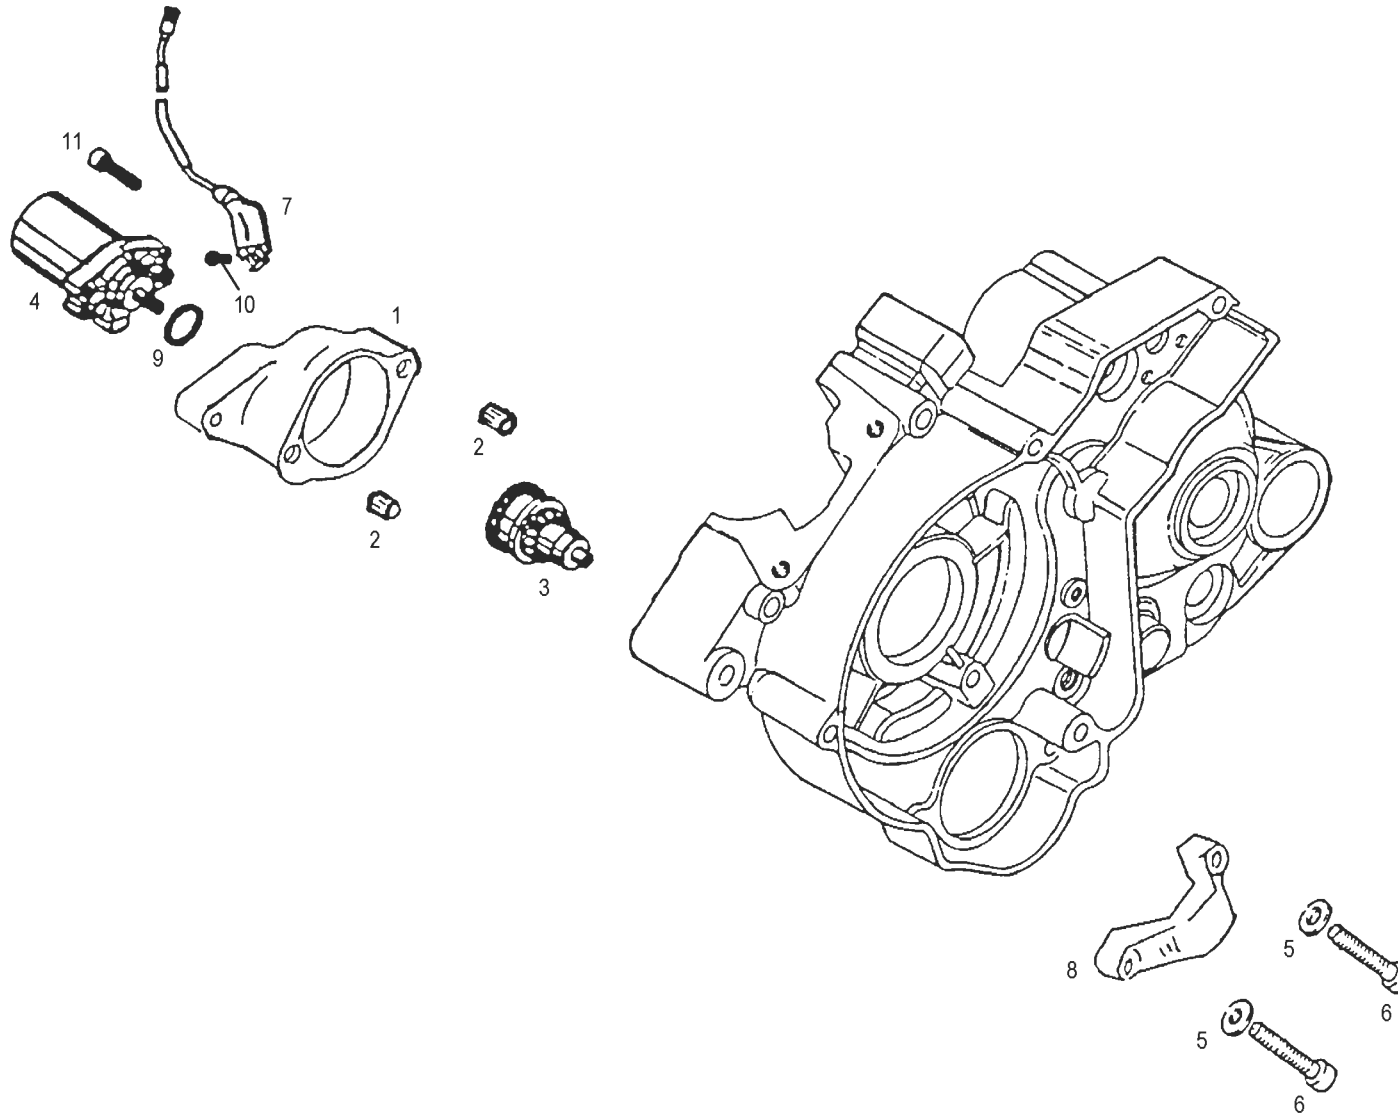

Nº	DESCRIPCION / DESCRIPTION	EC / SM ROOKIE	Cant.
1	SOPORTE MOTOR ARRANQUE / STARTING MOTOR SUPPORT	Y00.120694	1
2	CENTRADOR / LOCATING PIN	Y00.167053	2
3	PIÑÓN ARRANQUE / PINION GEAR ASSY	Y00.250036	1
4	MOTOR ARRANQUE / COMPLETE STARTER ENGINE	Y00.200085	1
5	ARANDELA PLANA 12.5x6.4x1.6 / 12.5x6.4x1.6 LOW WASHER	Y00.254231	2
6	TORNILLO ALLEN 6x35 / 6x35 ALLEN SCREW	T0306035	2
7	CABLEADO ALARGO MOTOR ARRANQUE / WIRING	Y00.141306	1
8	SOPORTE / SUPPORT	Y00.260110	1
9	TORICA 19.3x2.4 / 19.3x2.4 O'RING	Y00.107027	1
10	TORNILLO 4x6 / 4x6 SCREW	Y00.141908	1
11	TORNILLO 6x22 / 6x22 SCREW	Y00.291985	1