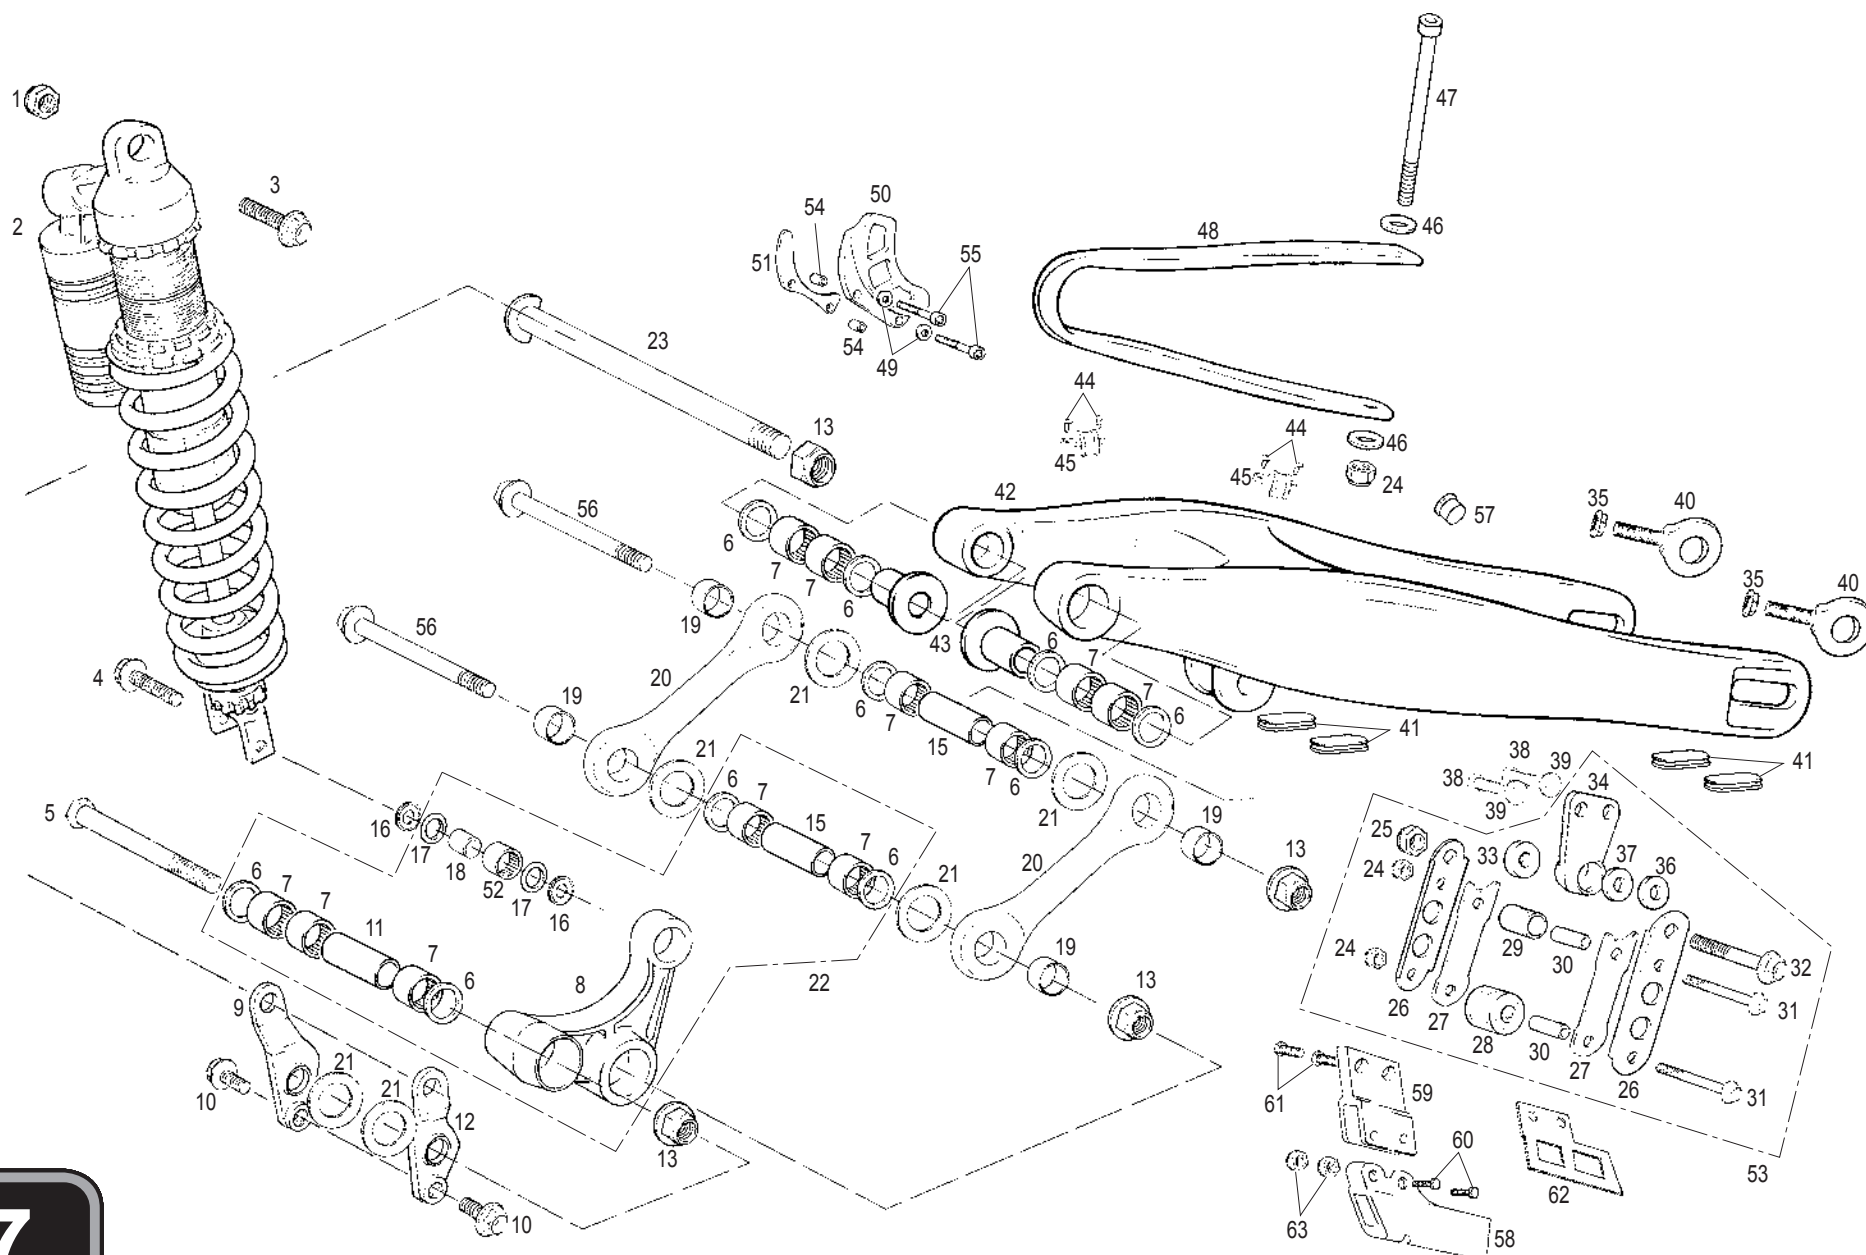

Nº	DESCRIPCIÓN / DESCRIPTION	125 / 200	250 / 300	SM	Cant.
1	TUERCA AUTOBLOCANTE M10+C41 / SELF-LOCKING NUT M10	-	T3110002	-	1
2	AMORTIGUADOR TRASERO / REAR SHOCK ABSORBER	BE120614004	BE250614004	BTL400214004	1
3	TORNILLO ESPECIAL M10X55 / SPECIAL SCREW M10X55	-	T0210055	-	1
4	TORNILLO M10X40X1,25 / BOLT M10X40X1.25	-	T0110042	-	1
5	TORNILLO ESPECIAL 14X110 / SPECIAL SCREW 14X110	-	T0214110	-	1
6	TÓRICA 3.5X21 / 3.5X21 O'RING	-	BE250510011	-	10
7	JAULA AGUJAS 22BM2816 / 22BM2816 NEEDLES BEARING	-	BE25614010	-	11
8	BALANCÍN / ROCKER ARM	-	BE25614005	-	1
9	SOPORTE BALANCÍN DERECHO / RIGHT ROCKER ARM SUPPORT	-	BE250314006	-	1
10	TORNILLO ESPECIAL 12X25X1,25 / SPECIAL SCREW 12X25X1.25	-	T02012025	-	2
11	CASQUILLO 14X22X62,5 / BUSHING 14X22X62.5	-	BE25612005	-	1
12	SOPORTE BALANCÍN IZQUIERDO / LEFT ROCKER ARM SUPPORT	-	BE250314007	-	1
13	TUERCA BASCULANTE TT / NUT	-	BE25612009	-	4
15	CASQUILLO 14X22X57 / BUSHING 14X22X57	-	BE25612014	-	2
16	ARANDELA REGLAJE 21X10,2X1 / SETTING WASHER 21X10.2X1	-	T4001022	-	2
17	TÓRICA BIELETA 15X3,5 / CONNECTING ROD O'RING	-	BE25814015	-	2
18	CASQUILLO INFERIOR AMORTIG. D.16X21X10 / SHOCK ABSORBER BUSHING (LOWER)	-	BE25642005	-	1
19	CASQUILLO BIELETA / CONNECTING ROD BUSHING	-	BE25642002	-	4
20	BIELETA / CONNECTING ROD	BE120114008	BC250014008	-	2
20A	BIELETA SM 125 / CONNECTING ROD	BC250014008	-	-	2
21	ARANDELA 22,4X36X0,7 REGLAJE / SETTING WASHER 22.4X36X0.7	-	T4022036	-	6
22	BALANCÍN EC COMPLETO / EC ROCKER ARM SET	-	BE250514005CT	-	1
23	EJE BASCULANTE / SWINGARM SHAFT	-	BE250312008	-	1
24	TUERCA AUTOBLOCANTE M6 ALTA / HIGH SELF LOCKING NUT M6	-	T2106002	-	3
25	TUERCA AUTOBLOCANTE M8 BAJA / LOW SELF LOCKING NUT M8	-	T2108001	-	1
26	PLATINA GUÍA CADENA / CHAIN GUIDE BRACKET	-	BE25912017	-	2
27	TIRA NYLON ANTIRUIDO / ANTI-NOISE NYLON BAND	-	BE25612022	-	2
28	RODILLO GUÍA CADENA 13,55X32X23,5 / CHAIN GUIDE ROLLER 13.55X32X23.5	-	BE25610032	-	1
29	RODILLO GUÍA CADENA SUPERIOR / UPPER CHAIN GUIDE ROLLER	-	BE25610014	-	1
30	CASQUILLO GUÍA CADENA / CHAIN GUIDE BUSHING	-	BE25610025	-	2
31	TORNILLO ESPECIAL 6X45 / SPECIAL SCREW 6X45	-	T0206045	-	2
32	TORNILLO ESPECIAL 8X45 / SPECIAL SCREW 8X45	-	T0208045	-	1
33	DISTANCIADOR SOP. GUÍA CADENA GRANDE / BIG CHAIN GUIDE SUPPORT SPACER	-	BE25612021	-	1
34	SOPORTE GUÍA CADENA / CHAIN GUIDE SUPPORT	-	BE25612018	-	1
35	TUERCA CILINDRO 8.8 ESP 10/150 C3 / CYLINDER NUT 8.8 ESP 10/150 C3	-	M01613001	-	2