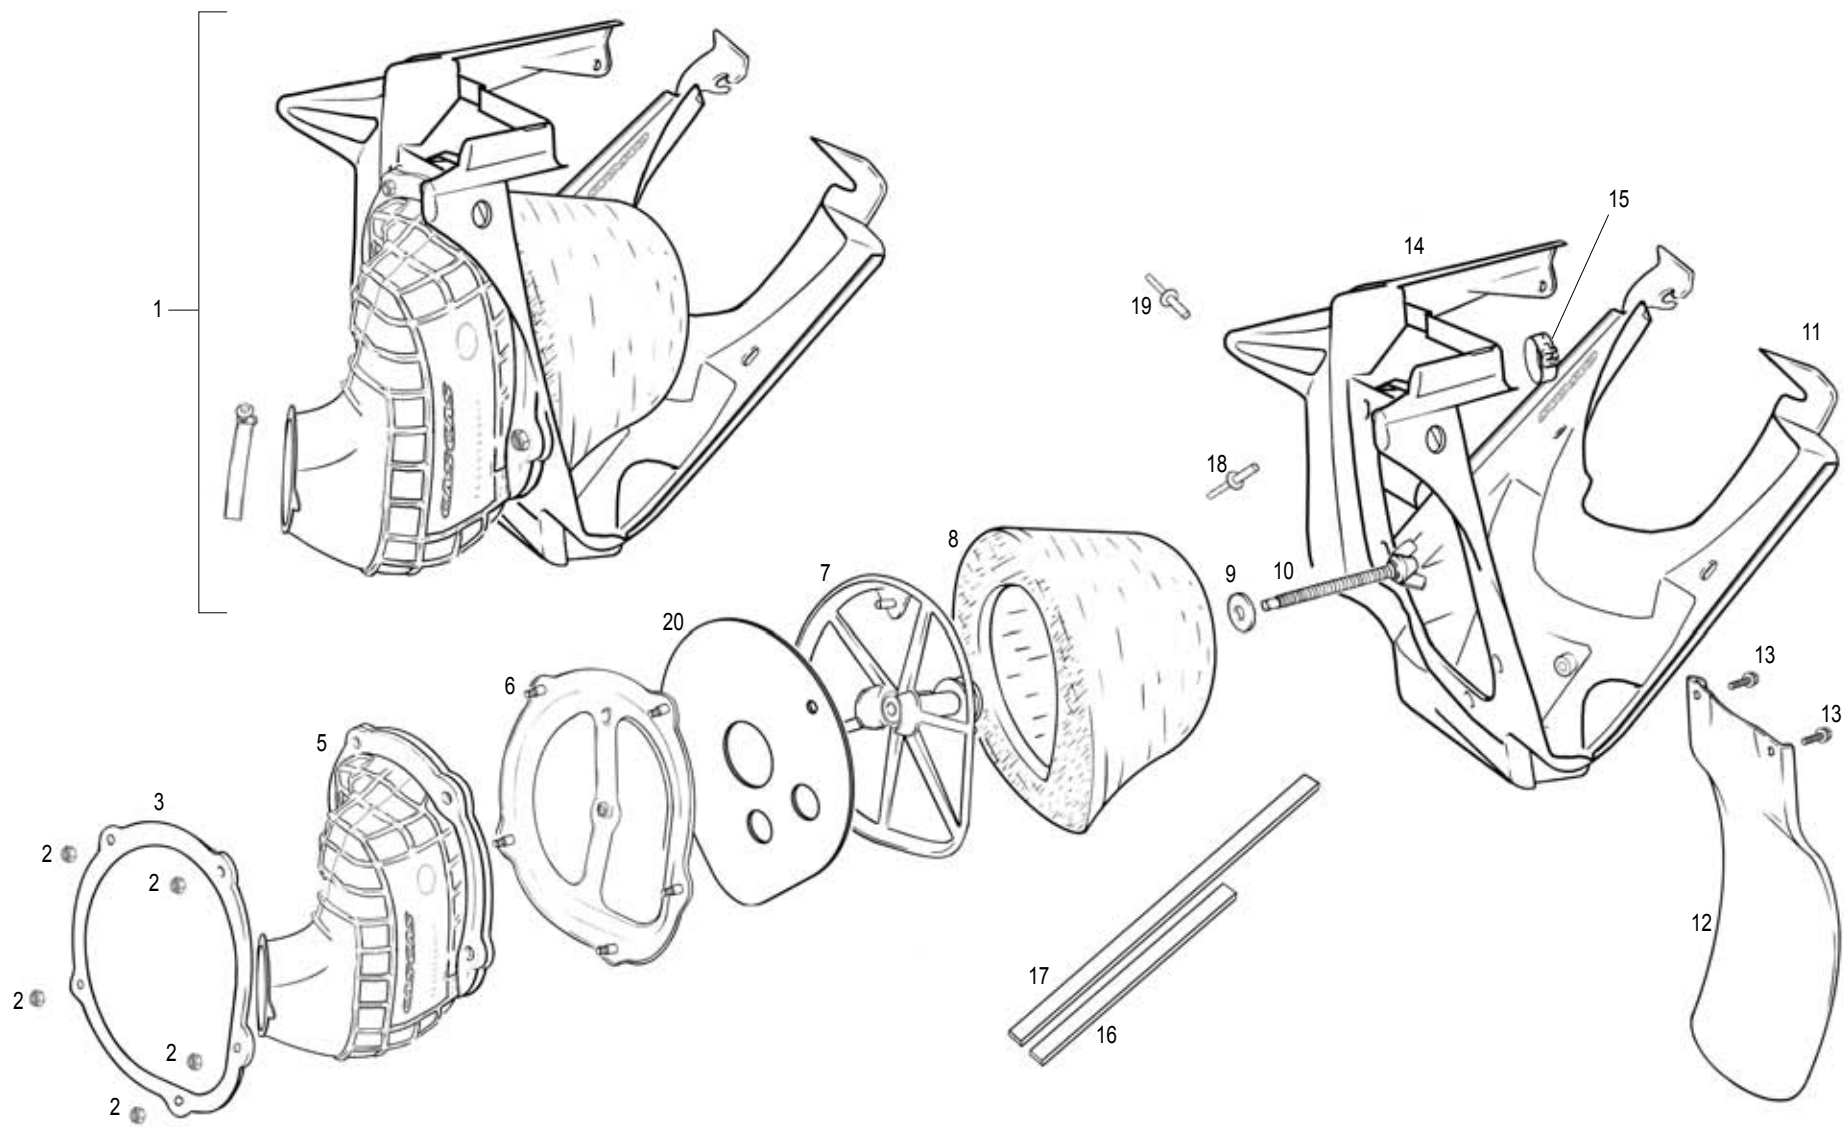

Nº	DESCRIPCIÓN / DESCRIPTION	125 / 200 / 250 / 300	Cant.
1	CTO. CAJA FILTRO / AIR FILTER BOX SET	BE250228001	1
2	TUERCA M5 CON ARANDELA / M5 NUT WITH WASHER	T2105000	5
3	PLATINA SOPORTE JAULA FILTRO / FILTER CARRIER SUPPORT	BE25628021	1
4	ABRAZADERA 50-70/9 / CLAMP	BE250328033	1
5	GOMA TUBERA CAJA FILTRO / AIR FILTER BOX RUBBER	BE250128017	1
6	PLATINA SOPORTE JAULA FILTRO INTERIOR / INNER FILTER CARRIER SUPPORT	BE25628020	1
7	JAULA FILTRO AIRE / AIR FILTER CARRIER	BE25628002	1
8	FILTRO AIRE / AIR FILTER	BE250128000	1
9	ARANDELA PLANA 6X16X1,5 / 6X16X1.5 PLAIN WASHER	T4006016	1
10	VARILLA PALOMA FILTRO / FILTER BOLT	BE25628003	1
11	SEMI-CAJA ESPUMA FILTRO / AIR FILTER SEMI-BOX	BE250128016	1
12	PROTECTOR SUSPENSIÓN TRASERA / REAR SHOCK ABSORBER PROTECTOR	BE25620008	1
13	TORNILLO ESPECIAL 6X20 / 6X20 SPECIAL SCREW	T0606020	2
14	SEMI-CAJA TUBERA FILTRO / AIR FILTER FOAM SEMI-BOX	BE250128015	1
15	ABRAZADERA COBRA 20 / COBRA CLAMP 20	L200045	1
16	TIRA ADHESIVA 118 MM CAJA FILTRO / 118 MM. AIR FILTER BOX STICKER	BE250128029	1
17	TIRA ADHESIVA 180 MM CAJA FILTRO / 180 MM. AIR FILTER BOX STICKER	BE250128030	1
18	REMACHE 4X12 ALUMÍNIO / ALUMINIUM RIVET	T4504012	4
19	REMACHE 4X18 / 4X18 RIVET	T4504018	1
20	RESTRICTOR AIRE CAJA FILTRO / FILTER BOX AIR RESTRICTOR	BE250328014	1